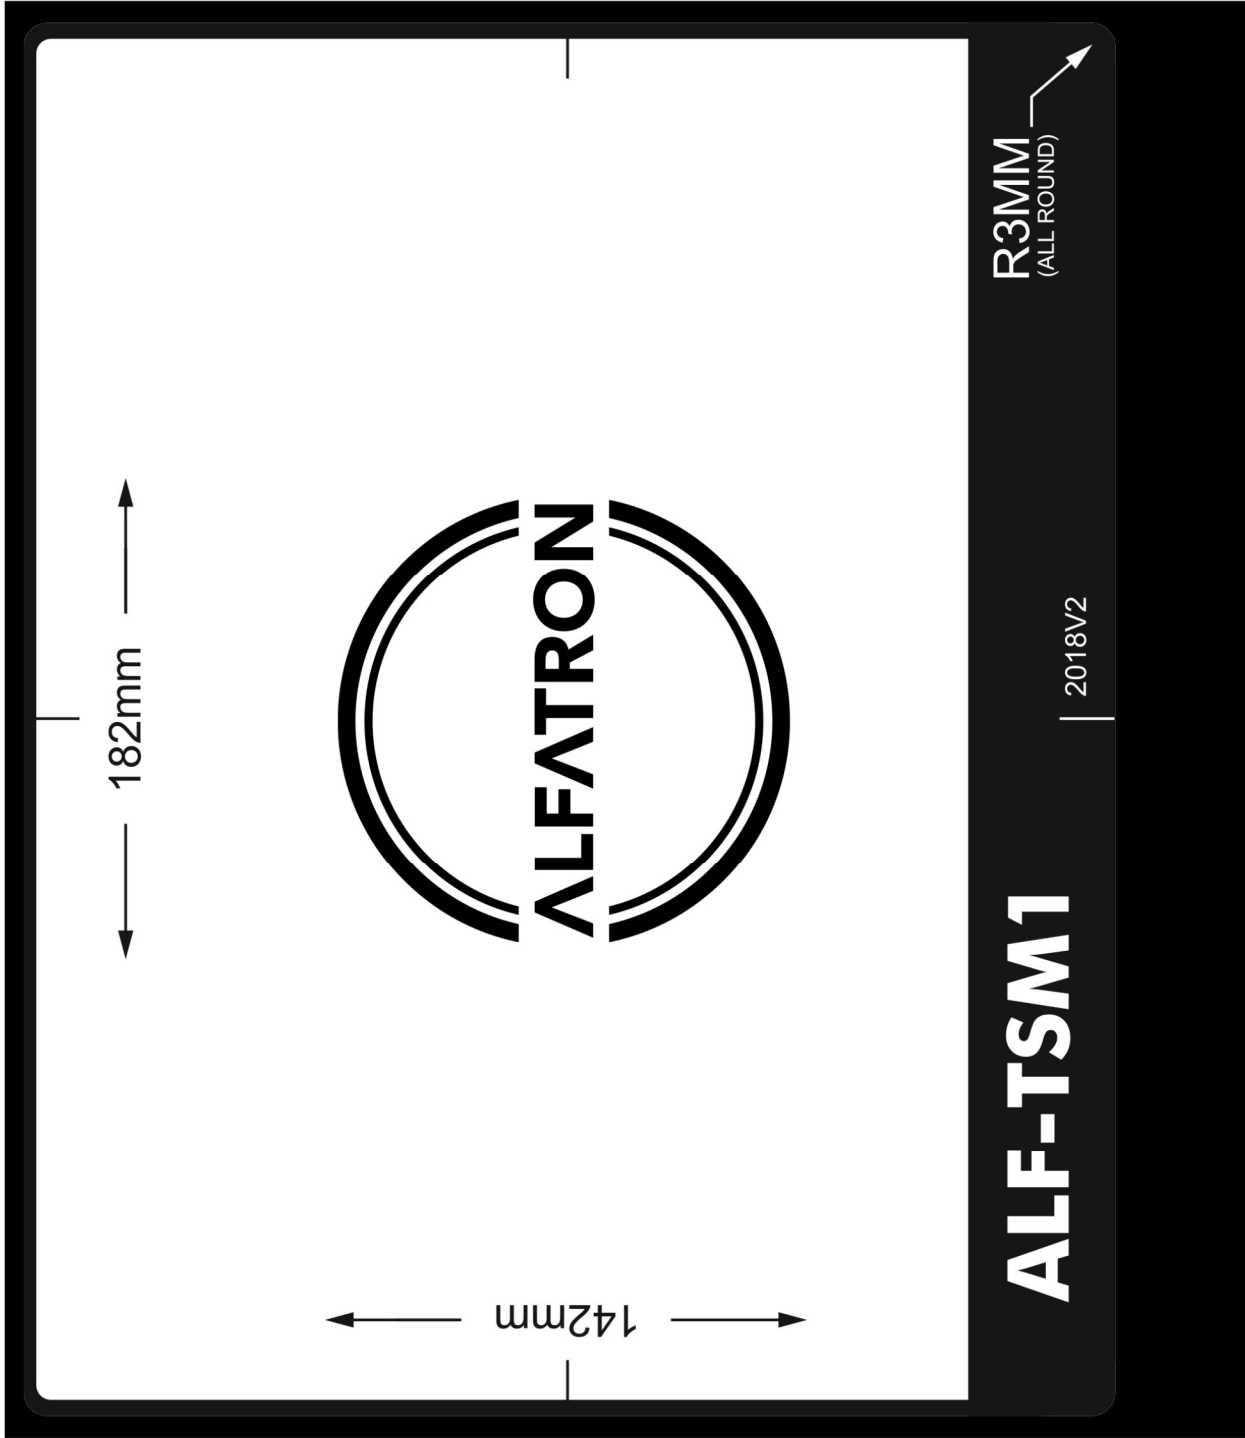

ALFATRON ALF TSM1 SMART TABLE POPUP

DESCRIPTION

ALFATRON ALF-TSM1 is a smart popup with a built-in hydraulic mechanism. It has got 1 RSA Power, 2 RJ45, 1 Display Port, 1xHDMI, 1x VGA and 1x 3.5mm Audio.

FEATURES

- EASY TO INSTALL
- BUILT-IN HYDRAULIC MECHANISM

182mm

142mm

R3MM
(ALL ROUND)

2018V2

ALF-TSM1