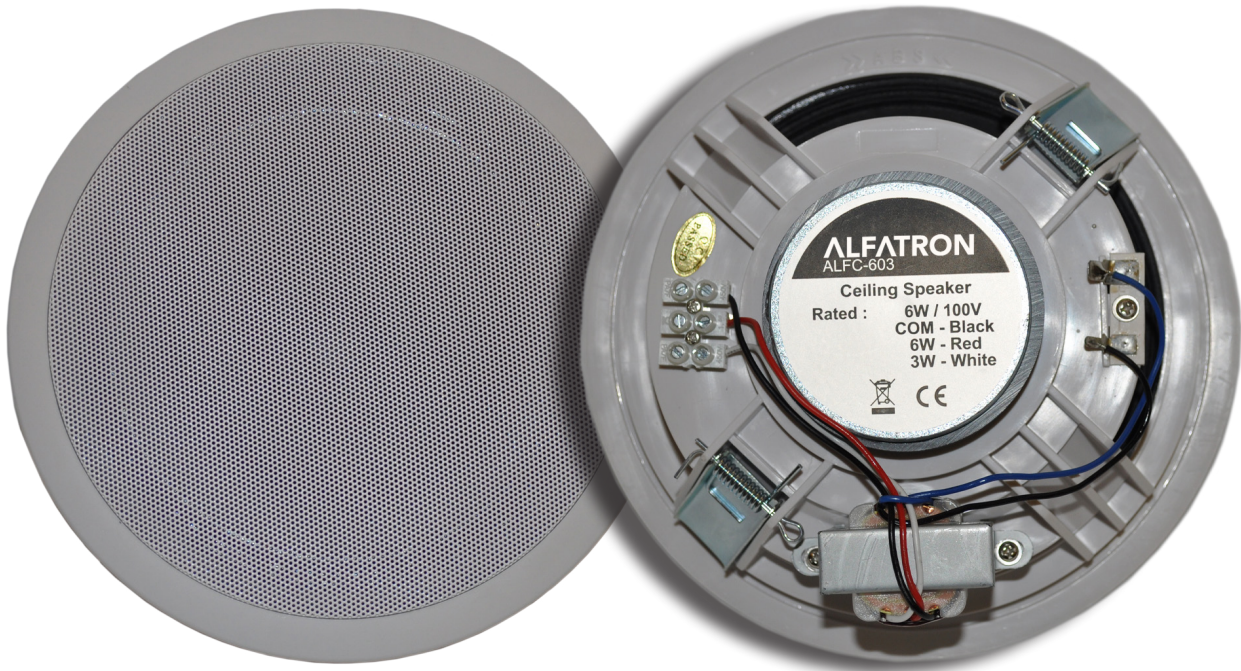

CEILING SPEAKER - ALFC 603W

DESCRIPTION

6" ceiling loudspeaker. 6W 8Ω, 6/3W @ 100V, 100-15,000Hz, 93dB 1W 1M. Dimensions (L x H): 188mm x 76mm, mounting hole 170mm diameter. White

TECHNICAL SPECIFICATIONS

General Specifications

Type	: ALFC-603
Frequency response	: 100 ~ 15KHz
SPL	: 97dB at 100V 3W
Sensitivity (1M/1W)	: 93 ± 3dB
Power Handling	: 6W
Power Taps	: 3W / 6W
Line input	: 100W
Hole for Mounting	: Ø 170mm
Dimensions (mm)	: Ø 188 x 76mm

Physical Specifications

Material	: ABS (Adult White)
Grill	: Powder coated Iron Mesh (White RAL 9016)
Component	: 6"
Finished colour	: White
Unit Weight	: 0.7kg
Gross Weight	: 10.5kg / 12 pcs
Packing dimensions	: 49 x 41 x 23cm

Woofers Speaker Specifications

Voice Coil Size	: PSC 20.4 x Ø 0.12 x 2T
DC Impedance	: 7.2Ω
Former	: Paper
Magnet	: Ferrite (153g) Ø 70 x Ø 32 x 10 (Y25)
Basket	: ABS
Cone Material	: Paper
Spider	: Cloth
Dust Cap	: Paper Cup
Net Weight	: 520g